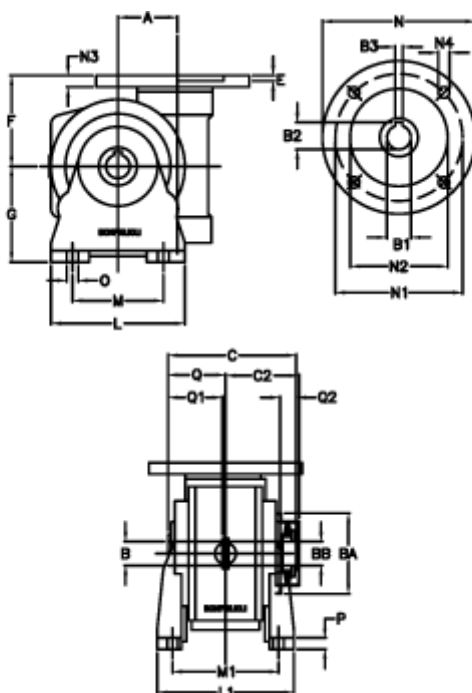

Article number: 390204401032216

Description: Worm Gear with Torque Limiter  
VF 44-L1-V-10-P63B5

## Measures

a	= 44.60	C2	= 48	M1	= 81.0	Q	= 32.0
B	= 18	Description	= VF 44V-xx-63B5	N	= 140	Q1	= 32
B1 E7	= 11	E	= 2.0	N1	= 115	Q2	= 12
B2	= 12.8	F	= 65	N2	= 95		
B3 H9	= 4	g	= 72	N3	= 10.5		
BA	= 40	L	= 90	N4	= 9,5		
BB H7	= 11	L1	= 98.0	O	= 8.5		
C	= 79	m	= 52	P	= 10		